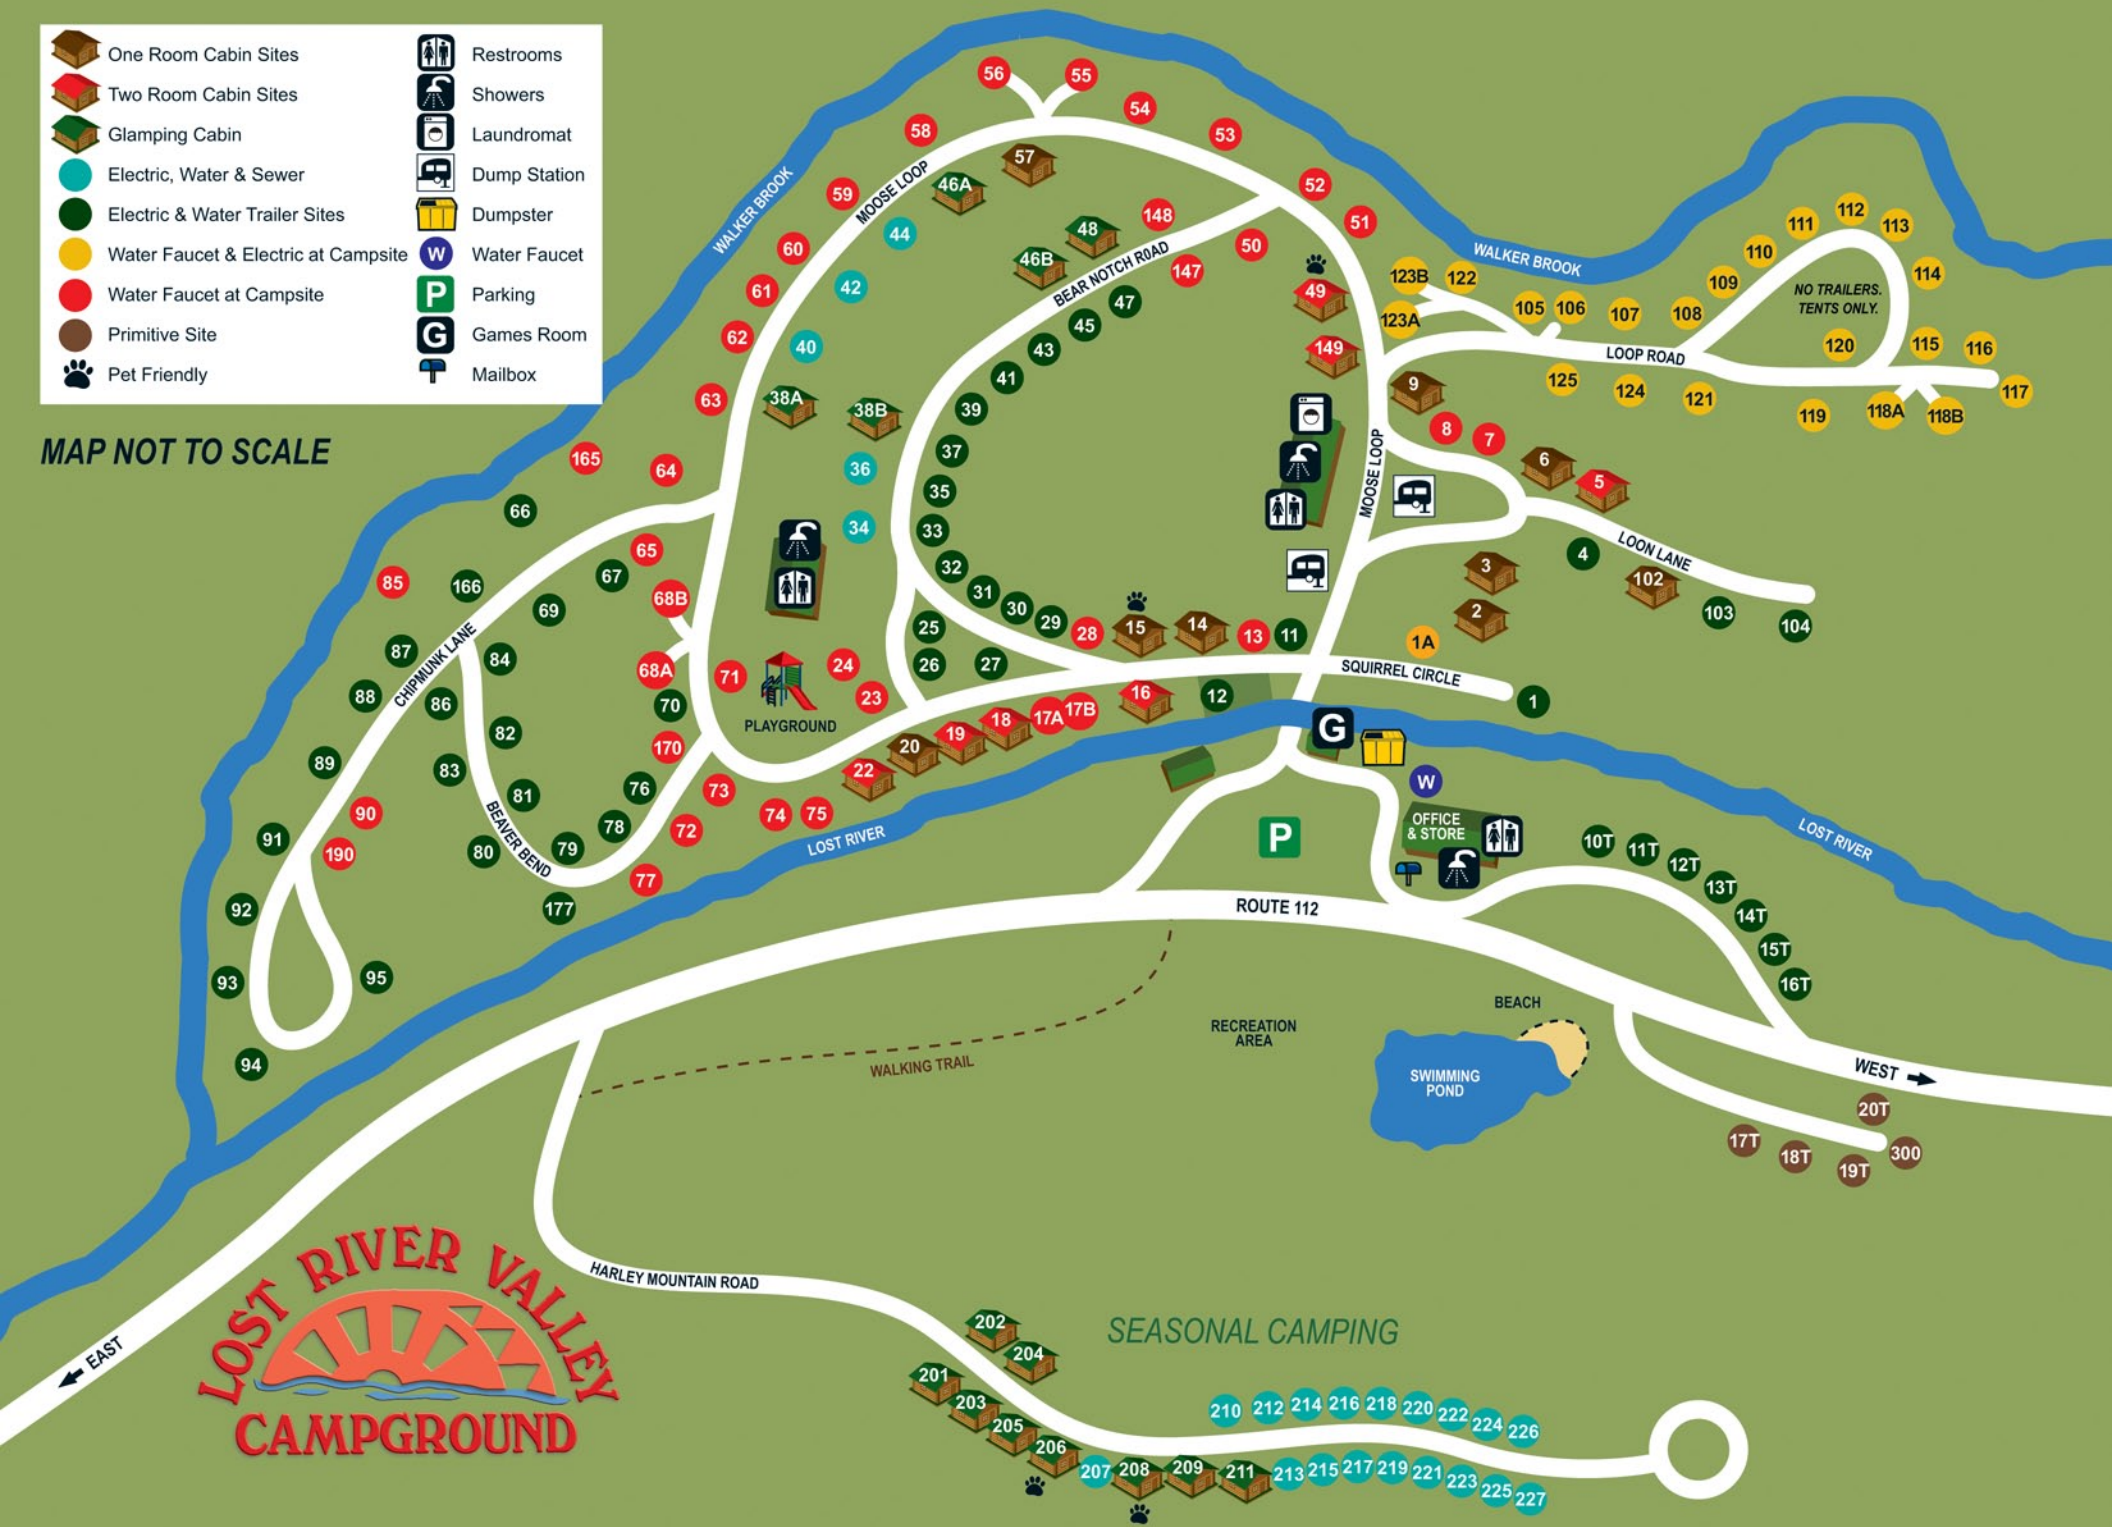

-  One Room Cabin Sites
-  Two Room Cabin Sites
-  Glamping Cabin
-  Electric, Water & Sewer
-  Electric & Water Trailer Sites
-  Water Faucet & Electric at Campsite
-  Water Faucet at Campsite
-  Primitive Site
-  Pet Friendly
-  Restrooms
-  Showers
-  Laundromat
-  Dump Station
-  Dumpster
-  Water Faucet
-  Parking
-  Games Room
-  Mailbox

MAP NOT TO SCALE

**LOST RIVER VALLEY**  
  
**CAMPGROUND**

SEASONAL CAMPING